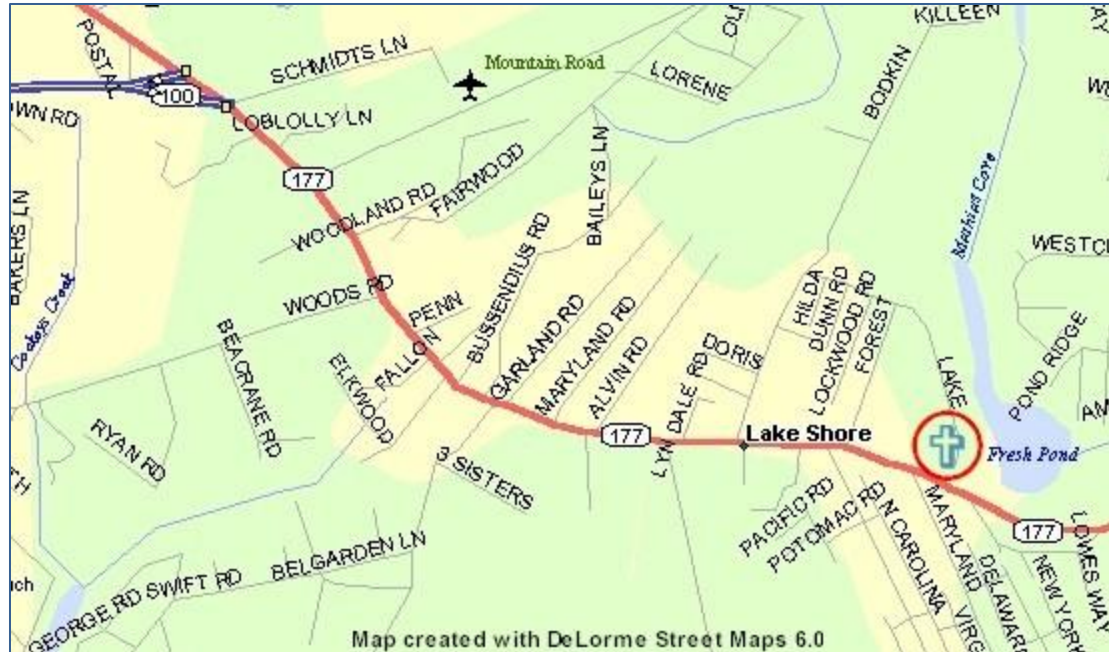

Map to Galilee Lutheran Church

4652 Mountain Road - Pasadena, MD 21122

From Baltimore

Take State Highway 100 East to Mountain Road (State Highway 177). Follow Mountain Road (east) for approximately 2 miles until just past Maryland Ave. The Church will be on the left.